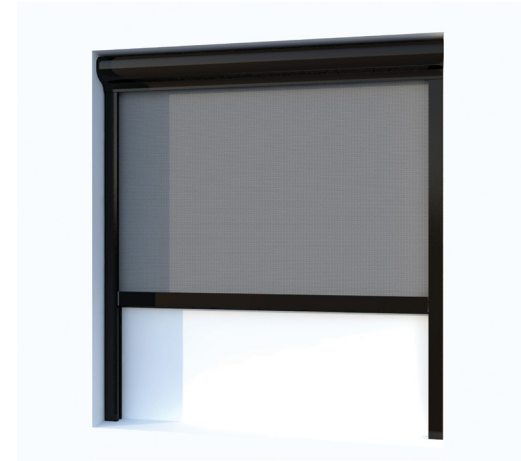

FORMA 60

width up to 500 cm
projection up to 350 cm