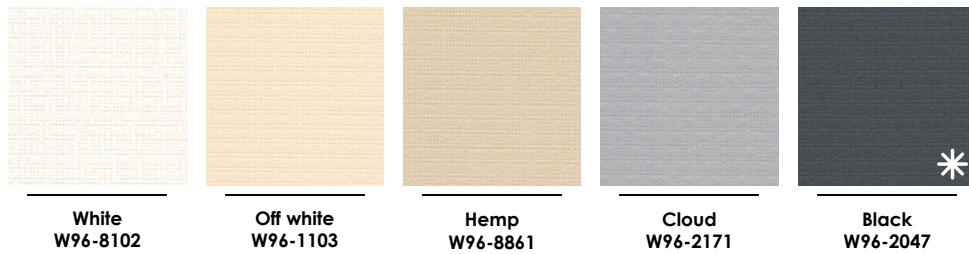

COLLECTION
Soltis Roof W96

*
ΚΑΤΟΠΙΝ ΠΑΡΑΓΓΕΛΙΑΣ
UPON REQUEST