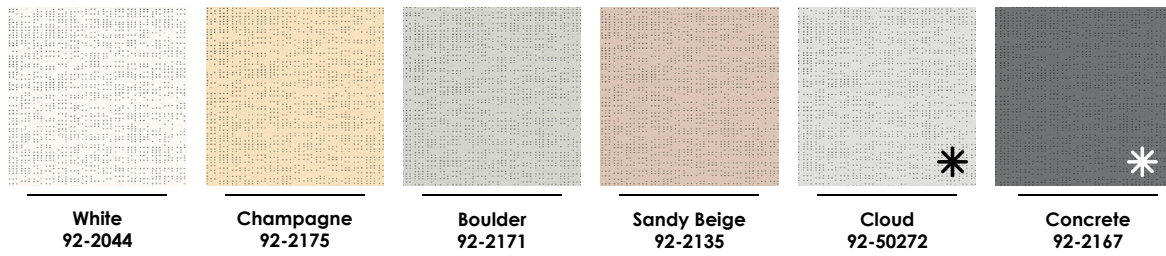

COLLECTION
Soltis Perform 92