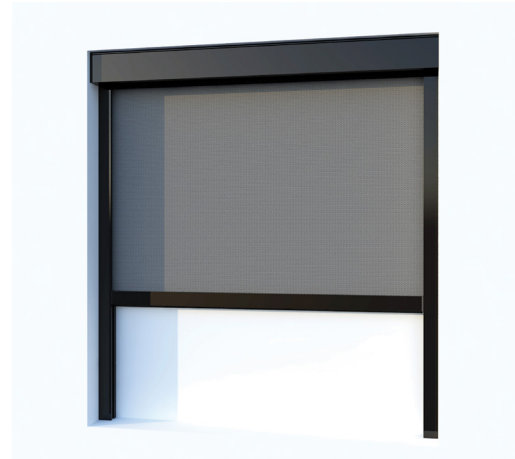

QUATTRO 60

width up to 500 cm
projection up to 350 cm