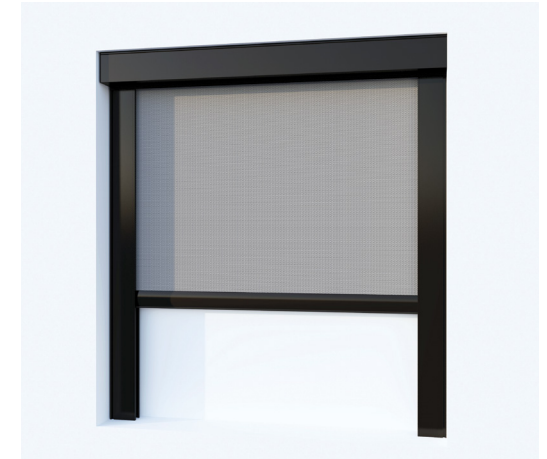

QUATTRO 120

width up to 500 cm
projection up to 350 cm