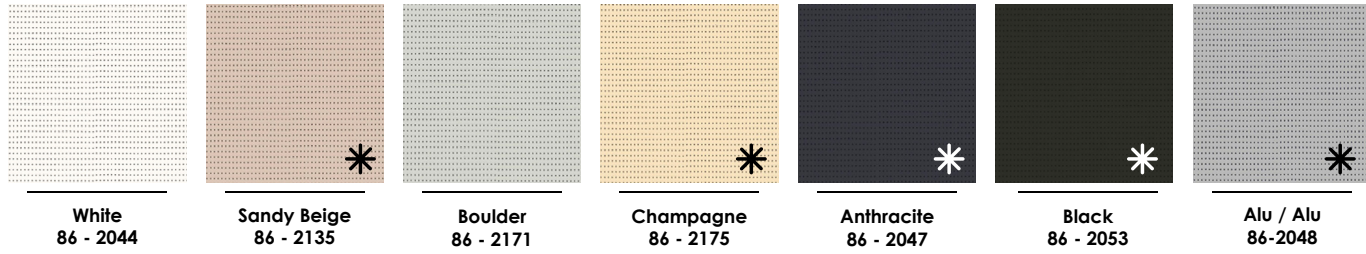

ΥΦΑΣΜΑΤΑ
FABRICS

COLLECTION
Soltis Horizon 86