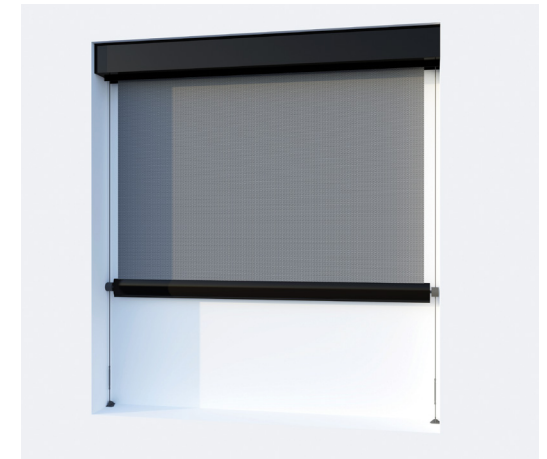

QUATTRO WIRE

4 posts
width up to 500 cm
projection up to 350 cm

EXPAND YOUR OPTIONS

"The bigger, better" - Quattro XL (15 x 15 max dimension 700 x 350cm)
"Best things comes in small packages" - Quattro S (10 x 10 max dimension 350 x 300cm)