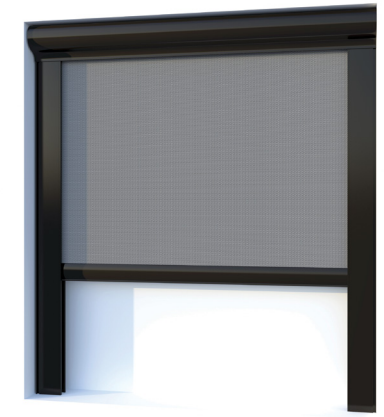

FORMA 120

width up to 500 cm
projection up to 350 cm