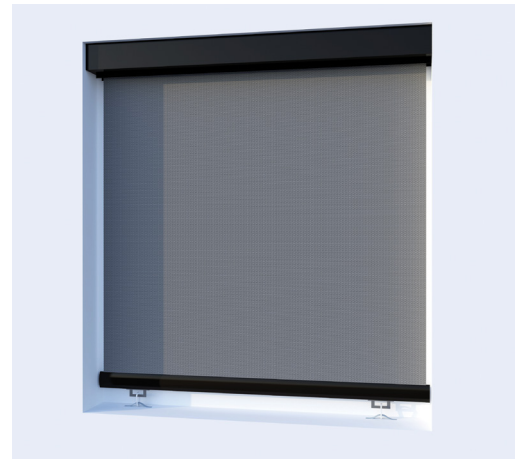

Δεν υπάρχει ομορφιά, χωρίς ΧΡΩΜΑ.
Zipsystem® Alpha.

There is no BEAUTY without color.
Zipsystem® Alpha.

QUATTRO

QUATTRO 60

width up to 500 cm
projection up to 350 cm

QUATTRO 120

width up to 500 cm
projection up to 350 cm